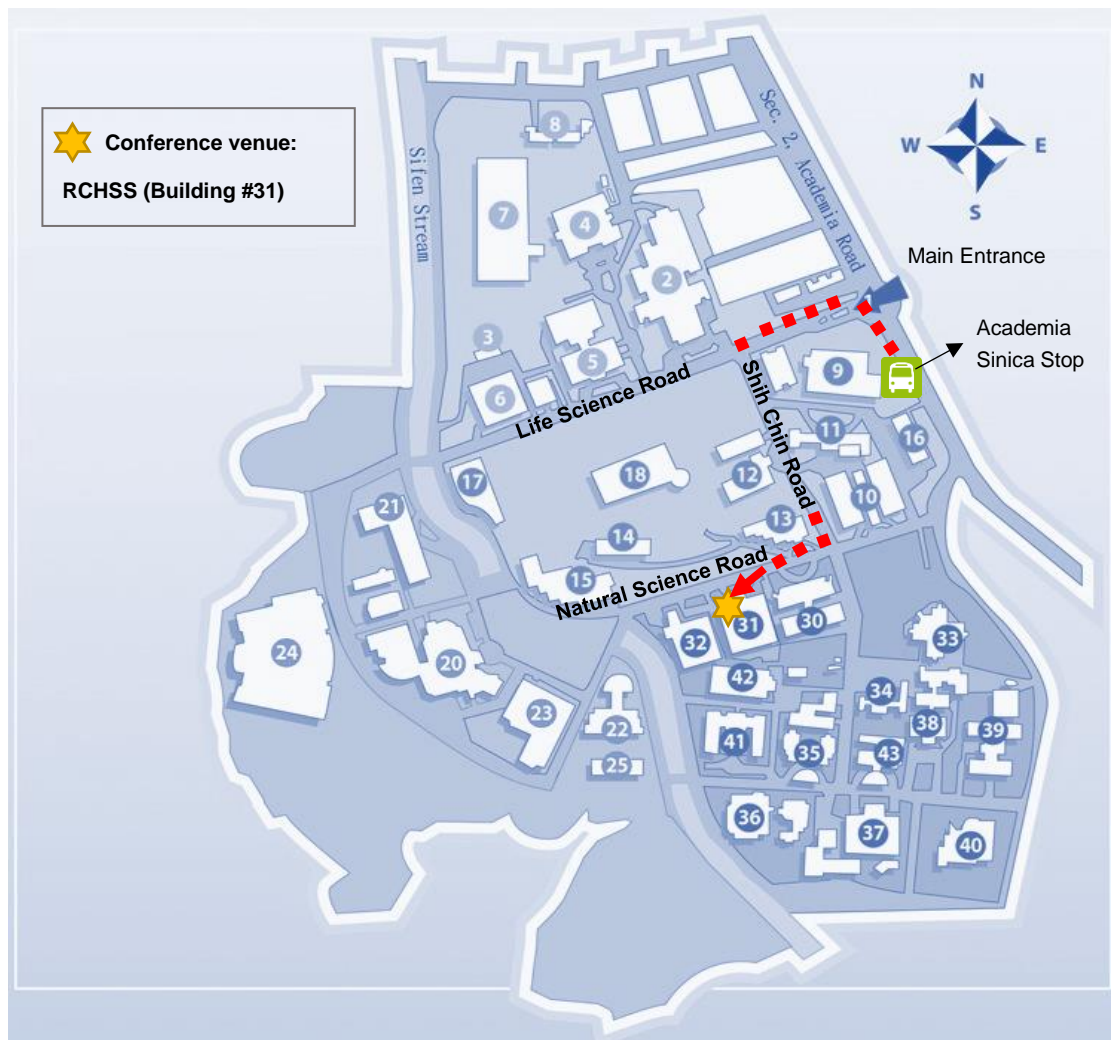

# Venue Site Map & Floor Plan

## Academia Sinica Campus

The map below shows the conference building: The Research Center for Humanities and Social Sciences, RCHSS (Building #31).

The registration, workshops, keynote speech, paper sessions, lunch and refreshments will be take place in RCHSS.

Please refer to the Academia Sinica Campus map below to reach the conference building.

### 1<sup>ST</sup> Floor Plan

The below map shows the room plans for the conference venue. Use this, in conjunction with the programme, to locate the activities you want to attend during the conference.