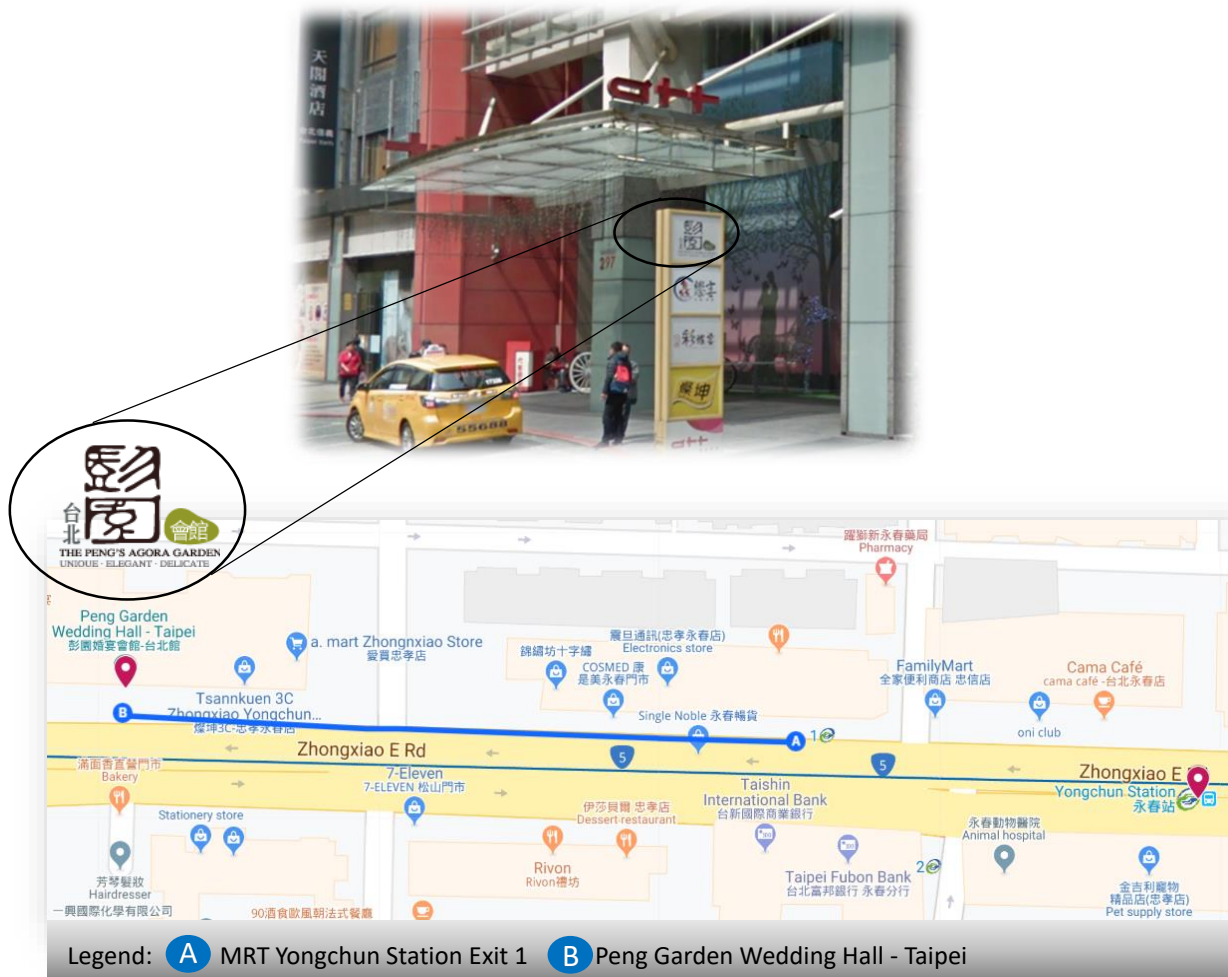

Banquet

Date: Thursday, August 8, 18:30–21:00

Venue: [Peng Garden Wedding Hall – Taipei](#)

Address: 5F., No.297, Sec. 5, Zhongxiao E. Rd., Xinyi Dist., Taipei City 110.

The banquet features traditional Taiwanese cuisine. Please note that the banquet is for holders of pre-booked ticket only.

Transportation

The chartered bus to the conference banquet's venue will depart from the front entrance of the RCHSS building at 17:50.

Alternatively, banquet guests can arrange their own transportation. Please see the maps below for the banquet location and Taipei Metro Route (3 mins walk from Exit 1, MRT Yongchun Station (BL19, Bannan Line)).

Taipei Metro Route Map

The nearest MRT station to Academia Sinica

The nearest MRT station to the banquet venue